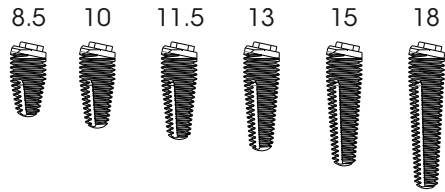

FULL SIZE

Ø3.25

IBNT12d / MSC-IBNT12d

8.5 10 11.5 13 15 18

Ø4

IBR12d / MSC-IBR12d

8.5 10 11.5 13 15 18

8.5 10 11.5 13 15 18

Ø4

IBR24d / MSC-IBR24d

8.5 10 11.5 13 15 18 20 22 24

25% MAGNIFICATION

Ø3.25

IBNT12d / MSC-IBNT12d

8.5 10 11.5 13 15 18

Ø4

IBR12d / MSC-IBR12d

8.5 10 11.5 13 15 18

Ø4

IBT12d / MSC-IBT12d

8.5 10 11.5 13 15 18

Ø4

IBR24d / MSC-IBR24d

8.5 10 11.5 13 15 18 20 22 24

FULL SIZE

Ø5

BAR12d / MSC-BAR12d

Ø5

BAR24d / MSC-BAR24d

Ø5

BAR36d / MSC-BAR36d

Ø6